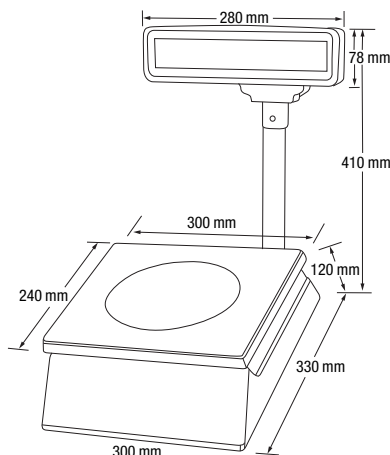

Dimensions: Bench

Unit

11.8 in x 13.0 in x 4.7 in
(300 mm x 330 mm x 120 mm)

Stainless Steel Platter

11.8 in x 9.5 in (300 mm x 240 mm)

Dimensions: Pole

Unit

11.8 in x 13.0 in x 4.7 in
(300 mm x 330 mm x 120 mm)

Stainless Steel Platter

11.8 in x 9.5 in (300 mm x 240 mm)

Head

11 in x 3.1 in (280 mm x 78 mm)

Unit with Pole

11.8 in x 9.5 in x 16.1 in
(300 mm x 240 mm x 410 mm)

Standard Features

- Toggle between lb/kg/oz*
- Nine PLU keys for direct price lookups
- Function keys: change, unit, zero, tare
- Backlit LCD display, 0.45 in (11.5 mm) character height
- Cash back calculation
- Large stainless steel platter
- In-use cover
- Pole swivels to face desired direction
- Battery charge indicator
- Internal sealed battery included
- Customer display
- NTEP Certified, Legal for Trade

*Not Measurement Canada Approved

Specifications

Capacity/Graduations:

RS-130:
30 lb x 0.01 lb
15 kg x 0.005 kg
480 oz x 0.2 oz
RS-160:
60 lb x 0.02 lb
30 kg x 0.01 kg
960 oz x 0.5 oz

Display Items:

Weight: Five-digits
Unit price: Five-digits
Total price: Six-digits

Weight:

10 lb (4.5 kg)

Preset Key:

Nine direct price lookups

Dimensions:

Platter: (W x D) 11.8 x 9.5 in
Overall: (W x D x H) 12.3 x 13.0 x 4.7 in

Operating Temperature:

14°F to 104°F (-10°C to 40°C)