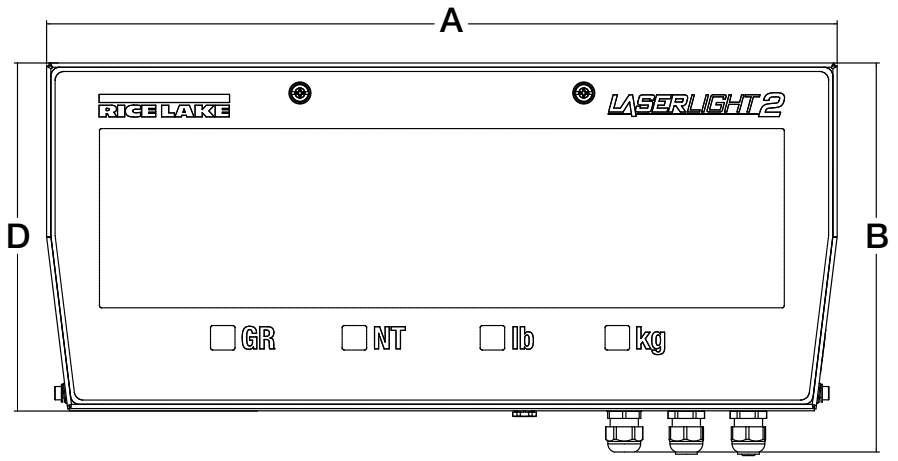

Standard Antenna:

1/2 wave 2dBi, articulated

Warranty:

One-year limited

Echo Data Output:

RS-232

Standard Features

- Tilt mounting bracket
- Integrated data repeater
- AC/DC power supply: 85-265 VAC, 47-440Hz/130-300 VDC
- RF telemetry via 2.4 GHz modem (certain part numbers only)
- Six high-intensity red digits (double-row discrete LED)
- Auto Learn mode of communication protocols
- Hold displayed weight (demand input)
- Software selectable standstill mode for no updates while in motion
- Durable weather tight IP66 enclosure
- Adjustable daylight/night intensity
- Non-glare contrast filtered lens
- Mirror (reverse image) feature
- RS-232, 20 mA and RS-485 communications
- Scale Core RF (certain models only)
- Auto sensing 115/230 VAC power supply
- PEMs for VESA flat-wall mount or side-mounting flange available
- Polyethylene breather vent inhibits internal moisture buildup

Part Number/Price

Part #	Description	Price
178004	LaserLight2, 4 in with ScaleCore RF and tilt bracket	Consult
178006	LaserLight2, 6 in with ScaleCore RF and tilt bracket	Consult
178341	Laserlight2, 4 in with tilt bracket	Consult
178342	Laserlight2, 6 in with tilt bracket	Consult

MSI Scoreboards Wireless RF

Featuring LaserLight2 Remote Displays

Dimensions			
22-inch enclosure (4-inch model)			
A	22.28 in (565 mm)	C	3.28 in (85 mm)
B	10.96 in (280 mm)	D	9.80 in (250 mm)
31-inch enclosure (6-inch model)			
A	30.63 in (780 mm)	C	3.73 in (95 mm)
B	13.94 in (355 mm)	D	12.77 in (325 mm)