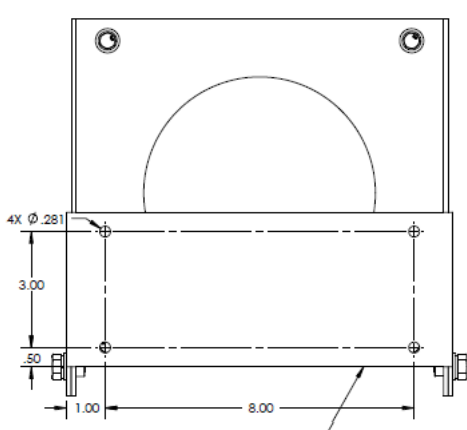

Part Number/Price

Part #	Description	Price
178004	LaserLight2, 4 in with ScaleCore RF and tilt bracket	Consult
178006	LaserLight2, 6 in with ScaleCore RF and tilt bracket	Consult
178341	Laserlight2, 4 in with tilt bracket	Consult
178342	Laserlight2, 6 in with tilt bracket	Consult

MSI Scoreboards Wireless RF

Featuring LaserLight2 Remote Displays

Dimensions			
22-inch enclosure (4-inch model)			
A	22.28 in (565 mm)	C	3.28 in (85 mm)
B	10.96 in (280 mm)	D	9.80 in (250 mm)
31-inch enclosure (6-inch model)			
A	30.63 in (780 mm)	C	3.73 in (95 mm)
B	13.94 in (355 mm)	D	12.77 in (325 mm)