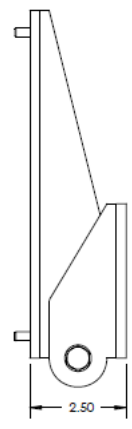

Standard Antenna:

1/2 wave 2dBi, articulated

Warranty:

One-year limited

Echo Data Output:

RS-232

Standard Features

- Tilt mounting bracket
- Integrated data repeater
- AC/DC power supply: 85-265 VAC, 47-440Hz/130-300 VDC
- RF telemetry via 2.4 GHz modem (certain part numbers only)
- Six high-intensity red digits (double-row discrete LED)
- Auto Learn mode of communication protocols
- Hold displayed weight (demand input)
- Software selectable standstill mode for no updates while in motion
- Durable weather tight IP66 enclosure
- Adjustable daylight/night intensity
- Non-glare contrast filtered lens
- Mirror (reverse image) feature
- RS-232, 20 mA and RS-485 communications
- Scale Core RF (certain models only)
- Auto sensing 115/230 VAC power supply
- PEMs for VESA flat-wall mount or side-mounting flange available
- Polyethylene breather vent inhibits internal moisture buildup

Part Number/Price

Part #	Description	Price
178004	LaserLight2, 4 in with ScaleCore RF and tilt bracket	Consult
178006	LaserLight2, 6 in with ScaleCore RF and tilt bracket	Consult
178341	Laserlight2, 4 in with tilt bracket	Consult
178342	Laserlight2, 6 in with tilt bracket	Consult

MSI Scoreboards Wireless RF

Featuring LaserLight2 Remote Displays

Dimensions			
22-inch enclosure (4-inch model)			
A	22.28 in (565 mm)	C	3.28 in (85 mm)
B	10.96 in (280 mm)	D	9.80 in (250 mm)
31-inch enclosure (6-inch model)			
A	30.63 in (780 mm)	C	3.73 in (95 mm)
B	13.94 in (355 mm)	D	12.77 in (325 mm)