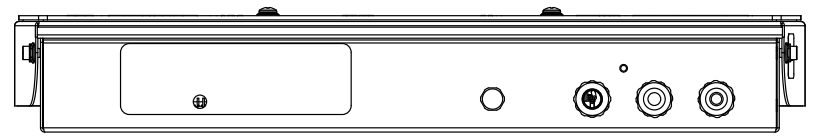

Standard Antenna:

1/2 wave 2dBi, articulated

Warranty:

One-year limited

Echo Data Output:

RS-232

Standard Features

- Tilt mounting bracket
- Integrated data repeater
- AC/DC power supply: 85-265 VAC, 47-440Hz/130-300 VDC
- RF telemetry via 2.4 GHz modem (certain part numbers only)
- Six high-intensity red digits (double-row discrete LED)
- Auto Learn mode of communication protocols
- Hold displayed weight (demand input)
- Software selectable standstill mode for no updates while in motion
- Durable weather tight IP66 enclosure
- Adjustable daylight/night intensity
- Non-glare contrast filtered lens
- Mirror (reverse image) feature
- RS-232, 20 mA and RS-485 communications
- Scale Core RF (certain models only)
- Auto sensing 115/230 VAC power supply
- PEMs for VESA flat-wall mount or side-mounting flange available
- Polyethylene breather vent inhibits internal moisture buildup

Part Number/Price

Part #	Description	Price
178004	LaserLight2, 4 in with ScaleCore RF and tilt bracket	Consult
178006	LaserLight2, 6 in with ScaleCore RF and tilt bracket	Consult
178341	Laserlight2, 4 in with tilt bracket	Consult
178342	Laserlight2, 6 in with tilt bracket	Consult

MSI Scoreboards Wireless RF

Featuring LaserLight2 Remote Displays

Dimensions			
22-inch enclosure (4-inch model)			
A	22.28 in (565 mm)	C	3.28 in (85 mm)
B	10.96 in (280 mm)	D	9.80 in (250 mm)
31-inch enclosure (6-inch model)			
A	30.63 in (780 mm)	C	3.73 in (95 mm)
B	13.94 in (355 mm)	D	12.77 in (325 mm)