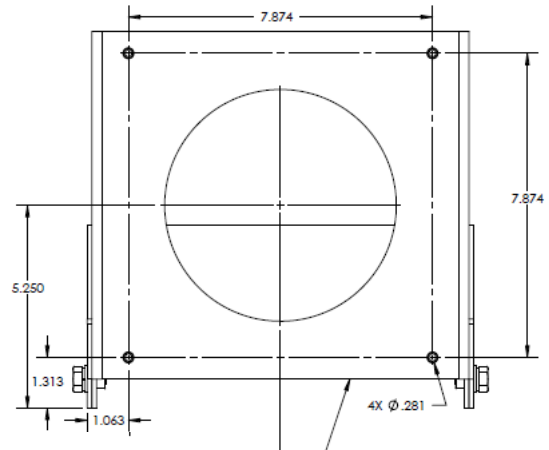

Part Number/Price

Part #	Description	Price
178004	LaserLight2, 4 in with ScaleCore RF and tilt bracket	Consult
178006	LaserLight2, 6 in with ScaleCore RF and tilt bracket	Consult
178341	Laserlight2, 4 in with tilt bracket	Consult
178342	Laserlight2, 6 in with tilt bracket	Consult

MSI Scoreboards Wireless RF

Featuring LaserLight2 Remote Displays

Dimensions			
22-inch enclosure (4-inch model)			
A	22.28 in (565 mm)	C	3.28 in (85 mm)
B	10.96 in (280 mm)	D	9.80 in (250 mm)
31-inch enclosure (6-inch model)			
A	30.63 in (780 mm)	C	3.73 in (95 mm)
B	13.94 in (355 mm)	D	12.77 in (325 mm)